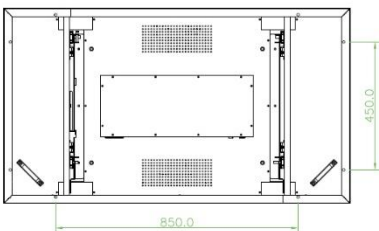

Model	BM-L4920E
LCD Screen Size	49" Diagonal
Resolution	1,920 X 1,080
Brightness	500cd/m'
Contrast Ratio	1,400 : 1
Frame (One Side, Bezel)	L/R/U/B(Bezel) : 0.9mm
Viewing Angle	178° / 178° (Horizontal/Vertical)
Lifetime	60,000 Hours (Direct LED)
Features	Frame rate conversion, On-chip versatile OSD engine
High-Quality Advanced Scaling	Fully programmable zoom/shrink ratios Independent horizontal/vertical zoom and shrink Variable sharpness control
HDMI Input x2 / Output x1 Port(HDMI)	Support up to WUXGA(1,920 X 1,080 / 60Hz), Support up to HDTV signal(720p, 1080i)
Analog RGB Input/Output Port(15 pin D-sub female)	Support up to WUXGA(1,920 X 1,080 / 60Hz), Support up to HDTV signal(720p, 1080i)
Component Input/Output Port (BCN x3) (option)	Support up to HDTV signal(720p, 1080i)
Video Input/Output Port(BCN x1) (option)	Motion adaptive noise reduction-improve picture quality for off-air material Per-pixel motion adaptive de-interlacing Support to NTSC, PAL/SECAM
Auto Configuration and Auto Detection	Phase and image positioning, Input format detection Compatible with all graphic cards and standard VESA mode
System Control (RS-232) Input/Output Port(9pin D-sub)	Source Select, Magnification ratio change, Color, Brightness, Contrast, Picture Position -Up/Down/Left/Right, Function Reset LCD Panel Light On/Off Display Mode (TEXT/VIDEO)Set
Power Consumption	AC85V~243V, 50/60Hz 200W/Panel(LCD Panel + Scaler board)
Dimension	1,076.6 x 606.8 x 217.5 mm (H x V x D)
Weight	38kg (Pack 43kg)
Option	Tempered Glass, Camera, Touch Screen Mounting