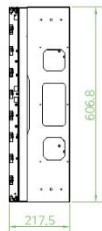

Model	BM-L4920E
LCD Screen Size	49" Diagonal
Resolution	1,920 X 1,080
Brightness	500cd/m'
Contrast Ratio	1,400 : 1
Frame (One Side, Bezel)	L/R/U/B(Bezel) : 0.9mm
Viewing Angle	178° / 178° (Horizontal/Vertical)
Lifetime	60,000 Hours (Direct LED)
Features	Frame rate conversion, On-chip versatile OSD engine
High-Quality Advanced Scaling	Fully programmable zoom/shrink ratios Independent horizontal/vertical zoom and shrink Variable sharpness control
HDMI Input x2 / Output x1 Port(HDMI)	Support up to WUXGA(1,920 X 1,080 / 60Hz), Support up to HDTV signal(720p, 1080i)
Analog RGB Input/Output Port(15 pin D-sub female)	Support up to WUXGA(1,920 X 1,080 / 60Hz), Support up to HDTV signal(720p, 1080i)
Component Input/Output Port (BCN x3) (option)	Support up to HDTV signal(720p, 1080i)
Video Input/Output Port(BCN x1) (option)	Motion adaptive noise reduction-improve picture quality for off-air material Per-pixel motion adaptive de-interlacing Support to NTSC, PAL/SECAM
Auto Configuration and Auto Detection	Phase and image positioning, Input format detection Compatible with all graphic cards and standard VESA mode
System Control (RS-232) Input/Output Port(9pin D-sub)	Source Select, Magnification ratio change, Color, Brightness, Contrast, Picture Position -Up/Down/Left/Right, Function Reset LCD Panel Light On/Off Display Mode (TEXT/VIDEO)Set
Power Consumption	AC85V~243V, 50/60Hz 200W/Panel(LCD Panel + Scaler board)
Dimension	1,076.6 x 606.8 x 217.5 mm (H x V x D)
Weight	38kg (Pack 43kg)
Option	Tempered Glass, Camera, Touch Screen Mounting