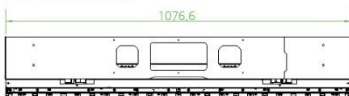

[Outside Dimension]

Model	BM-L4920E
LCD Screen Size	49" Diagonal
Resolution	1,920 X 1,080
Brightness	500cd/m'
Contrast Ratio	1,400 : 1
Frame (One Side, Bezel)	L/R/U/B(Bezel) : 0.9mm
Viewing Angle	178° / 178° (Horizontal/Vertical)
Lifetime	60,000 Hours (Direct LED)
Features	Frame rate conversion, On-chip versatile OSD engine
High-Quality Advanced Scaling	Fully programmable zoom/shrink ratios Independent horizontal/vertical zoom and shrink Variable sharpness control
HDMI Input x2 / Output x1 Port(HDMI)	Support up to WUXGA(1,920 X 1,080 / 60Hz), Support up to HDTV signal(720p, 1080i)
Analog RGB Input/Output Port(15 pin D-sub female)	Support up to WUXGA(1,920 X 1,080 / 60Hz), Support up to HDTV signal(720p, 1080i)
Component Input/Output Port (BCN x3) (option)	Support up to HDTV signal(720p, 1080i)
Video Input/Output Port(BCN x1) (option)	Motion adaptive noise reduction-improve picture quality for off-air material Per-pixel motion adaptive de-interlacing Support to NTSC, PAL/SECAM
Auto Configuration and Auto Detection	Phase and image positioning, Input format detection Compatible with all graphic cards and standard VESA mode
System Control (RS-232) Input/Output Port(9pin D-sub)	Source Select, Magnification ratio change, Color, Brightness, Contrast, Picture Position -Up/Down/Left/Right, Function Reset LCD Panel Light On/Off Display Mode (TEXT/VIDEO)Set
Power Consumption	AC85V~243V, 50/60Hz 200W/Panel(LCD Panel + Scaler board)
Dimension	1,076.6 x 606.8 x 217.5 mm (H x V x D)
Weight	38kg (Pack 43kg)
Option	Tempered Glass, Camera, Touch Screen Mounting