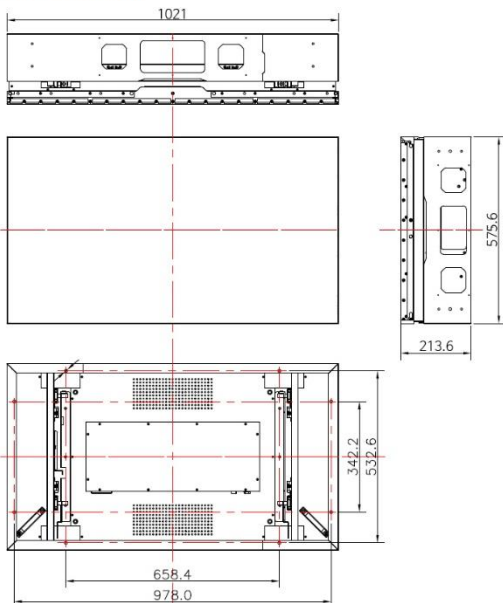

[Outside Dimension]

Model	BM-S4630E
LCD Screen Size	46" Diagonal
Resolution	1,920 X 1,080
Brightness	700cd/m'
Contrast Ratio	4,000 : 1
Frame (One Side, Bezel)	U/L(Bezel) : 1.15mm, R/B(Bezel) : 0.55mm
Viewing Angle	178° / 178° (Horizontal/Vertical)
Lifetime	50,000 Hours (Direct LED)
Features	Frame rate conversion, On-chip versatile OSD engine
High-Quality Advanced Scaling	Fully programmable zoom/shrink ratios Independent horizontal/vertical zoom and shrink Variable sharpness control
HDMI Input x2 / Output x1 Port(HDMI)	Support up to WUXGA(1,920 X 1,080 / 60Hz), Support up to HDTV signal(720p, 1080i)
Analog RGB Input/Output Port(15 pin D-sub female)	Support up to WUXGA(1,920 X 1,080 / 60Hz), Support up to HDTV signal(720p, 1080i)
Component Input/Output Port (BCN x3) (option)	Support up to HDTV signal(720p, 1080i)
Video Input/Output Port(BCN x1) (option)	Motion adaptive noise reduction-improve picture quality for off-air material Per-pixel motion adaptive de-interlacing Support to NTSC, PAL/SECAM
Auto Configuration and Auto Detection	Phase and image positioning, Input format detection Compatible with all graphic cards and standard VESA mode
System Control (RS-232) Input/Output Port(9pin D-sub)	Source Select, Magnification ratio change, Color, Brightness, Contrast, Picture Position -Up/Down/Left/Right, Function Reset LCD Panel Light On/Off Display Mode (TEXT/VIDEO)Set
Power Consumption	AC85V~243V, 50/60Hz 200W/Panel(LCD Panel + Scaler board)
Dimension	1,021 x 575.6 x 213.6 mm (H x V x D)
Weight	35kg (Pack 42kg)
Option	Tempered Glass, Camera, Touch Screen Mounting